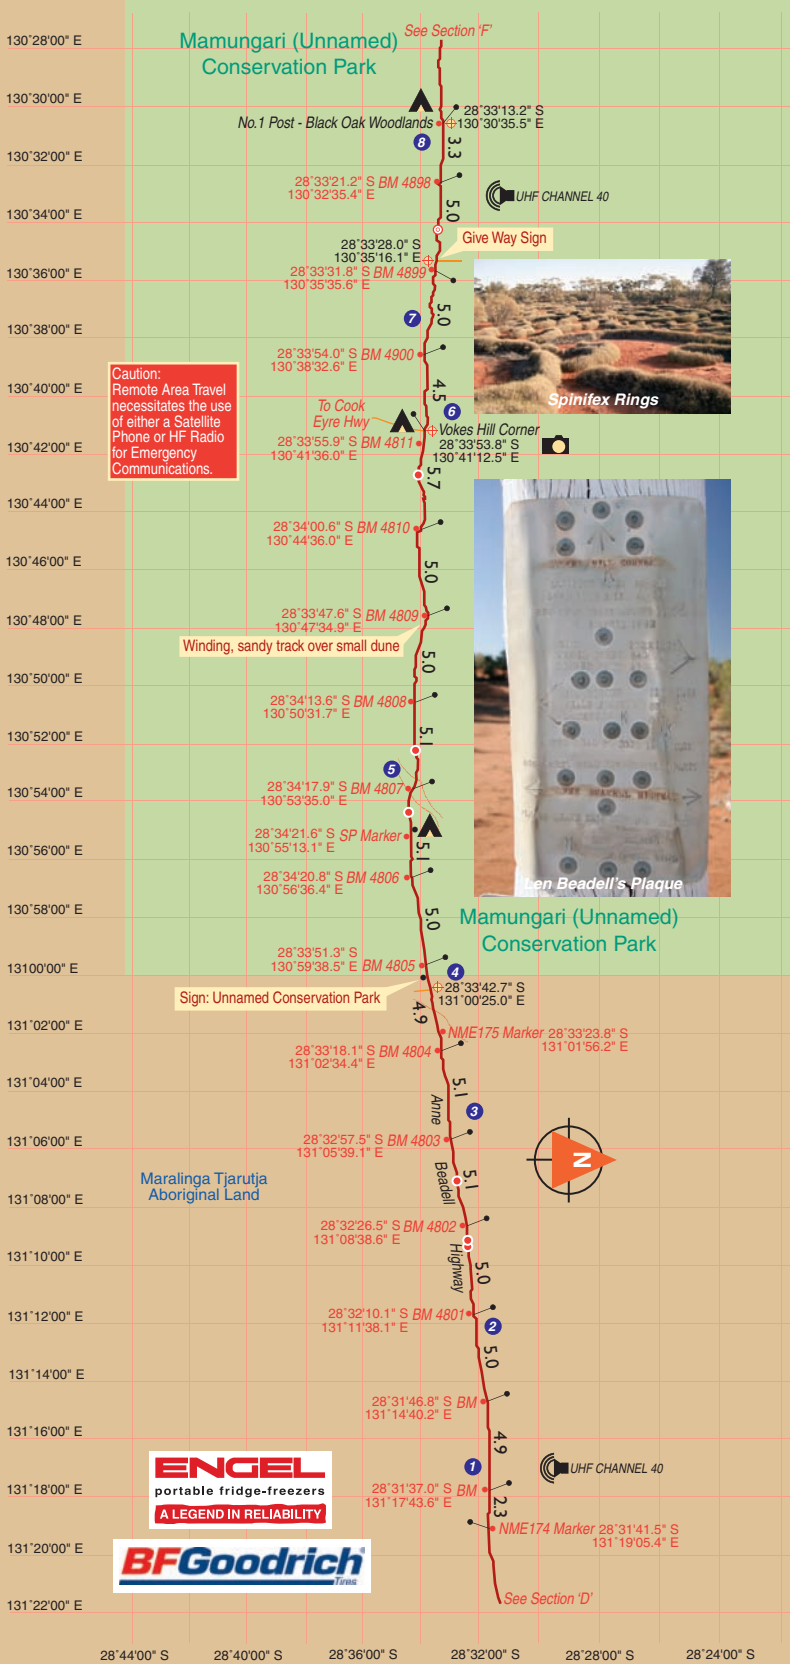

TOTAL DISTANCE: 1326.5 KM

DISTANCE SECTION 'E': 81 KM

Caution:
Remote Area Travel necessitates the use of either a Satellite Phone or HF Radio for Emergency Communications.

ENGEL
portable fridge-freezers
A LEGEND IN RELIABILITY

BFGoodrich
Tires